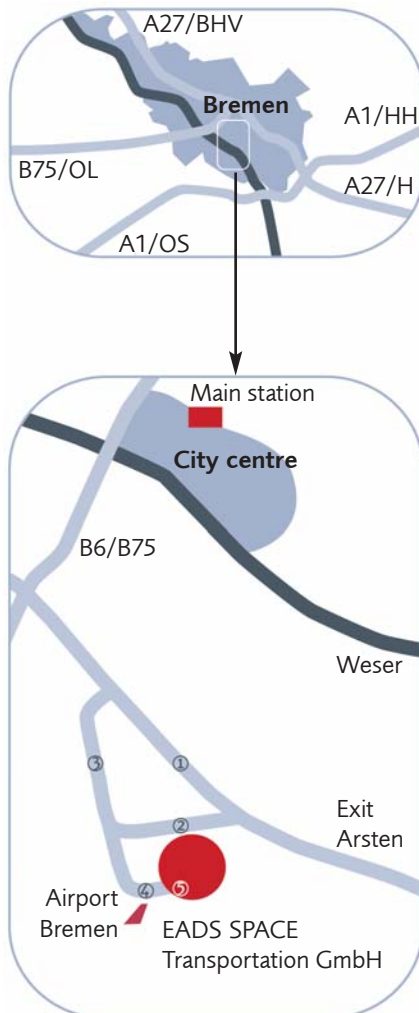

Coming from

Oldenburg on the B6/B75:

Exit the B6 at the Abfahrt Flughafen. After about 1.5 km you turn right into the "Flughafendamm" (sign Flughafen). Follow the Flughafendamm up to the end and turn left into the "Hünefeldstraße". You have reached Gate 1 of EADS SPACE Transportation GmbH.

Coming from Hamburg or Osnabrück/Münster on the A1:

Exit the A1 at Arsten towards Bremen. After having gone through the underpass, you reach the "Neuenlander Straße" and follow it in the direction Flughafen/Airport up to the next junction (traffic lights, Shell petrol station on your right). Turn left into the "Neuenlander Ring", direction Flughafen/Airport and follow this street up to the next junction (traffic lights). Here you turn left again into the "Flughafendamm" and drive up to the end. You have reached Gate 1 of EADS SPACE Transportation GmbH.

Coming from

Bremerhaven on the A27:

Exit the A27 at the "Abfahrt Freihäfen" to the right in the direction of Bremen. Take the left lane and follow the signposts to the Flughafen/Airport. At the exit Flughafen you leave the B6. After about 1.5 km you turn right into the "Flughafendamm" (sign Flughafen). Follow the Flughafendamm up to the end and turn left into the "Hünefeldstraße". You have reached Gate 1 of EADS SPACE Transportation GmbH.

- ① Neuenlander Straße
- ② Neuenlander Ring
- ③ Flughafendamm
- ④ Hünefeldstraße
- ⑤ Gate 1 (EADS SPACE Transportation GmbH)

By train:

When leaving the main station in the direction of the city centre, you will see the stops of public transport on the left of the station square. Take tram line No. 6, destination "Flughafen/Airport", up to the terminus "Hünefeldstraße" (the ticket can be bought from the driver). The terminus is within sight of Gate 1/Visitors Reception of EADS SPACE Transportation GmbH.

By air:

EADS SPACE Transportation GmbH in Bremen is located within easy walking distance of Bremen Airport. After having left the arrival hall, you may either take tram line No. 6 (one stop) up to the terminus "Hünefeldstraße" or you turn right and walk about 500 m past the Hotel Atlantic directly to Gate 1/Visitors Reception of EADS SPACE Transportation GmbH.

Please check-in for registration. You will then be picked up by your person of contact.

Welcome to EADS SPACE Transportation GmbH!